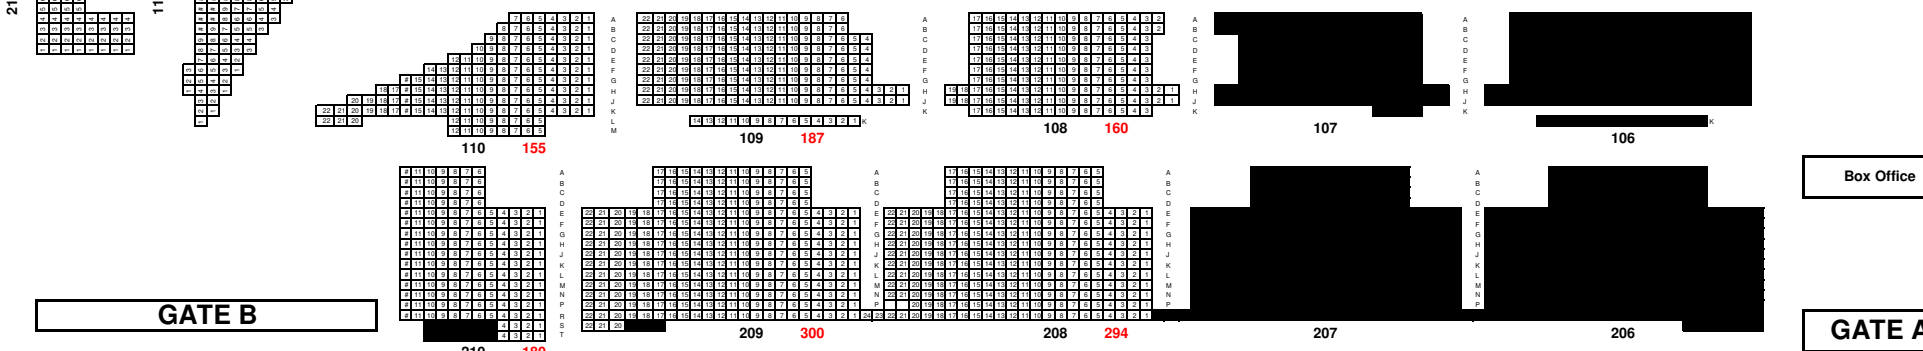

GATE C

GATE D

Half House - Fixed Seating

Overall Capacity - 4,774

Lower Bowl - 1,658

Upper Bowl - 1,928

Floor - 1,188

GATE B

Box Office

GATE A