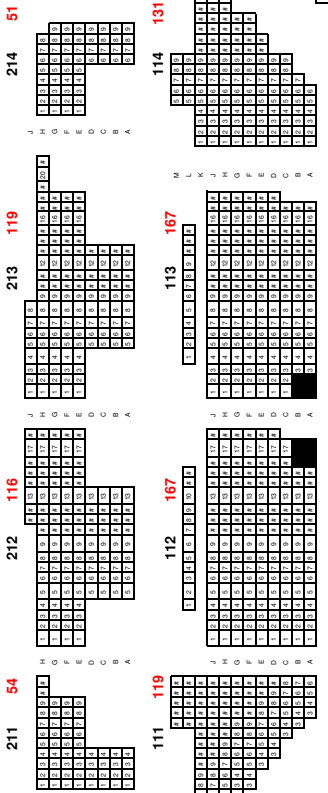

GATE C

GATE D

Half House - Fixed Seating

Overall Capacity - 4,774

Lower Bowl - 1,658

Upper Bowl - 1,928

Floor - 1,188

GATE B

Box Office

GATE A