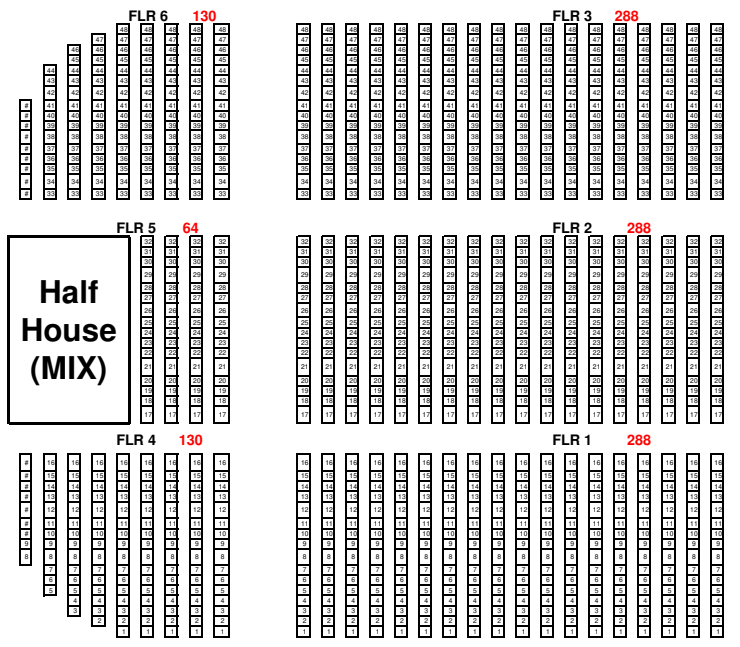

GATE C

GATE D

Half House - Fixed Seating

Overall Capacity - 4,774

Lower Bowl - 1,658

Upper Bowl - 1,928

Floor - 1,188

GATE B

Box Office

GATE A