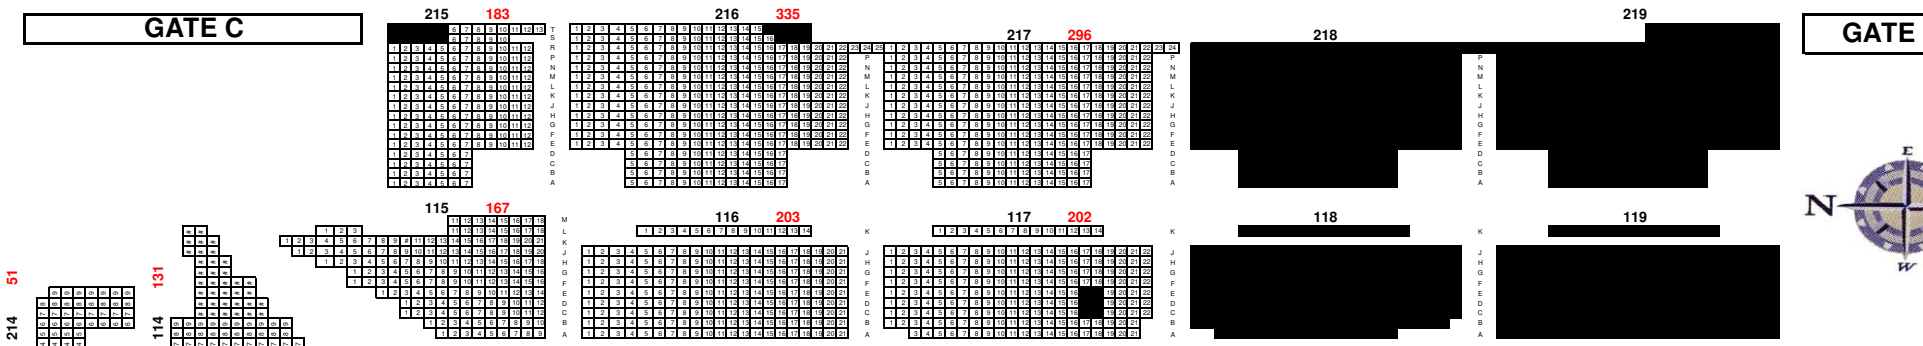

GATE C

GATE D

Half House - Fixed Seating

Overall Capacity - 4,774

Lower Bowl - 1,658

Upper Bowl - 1,928

Floor - 1,188

GATE B

Box Office

GATE A