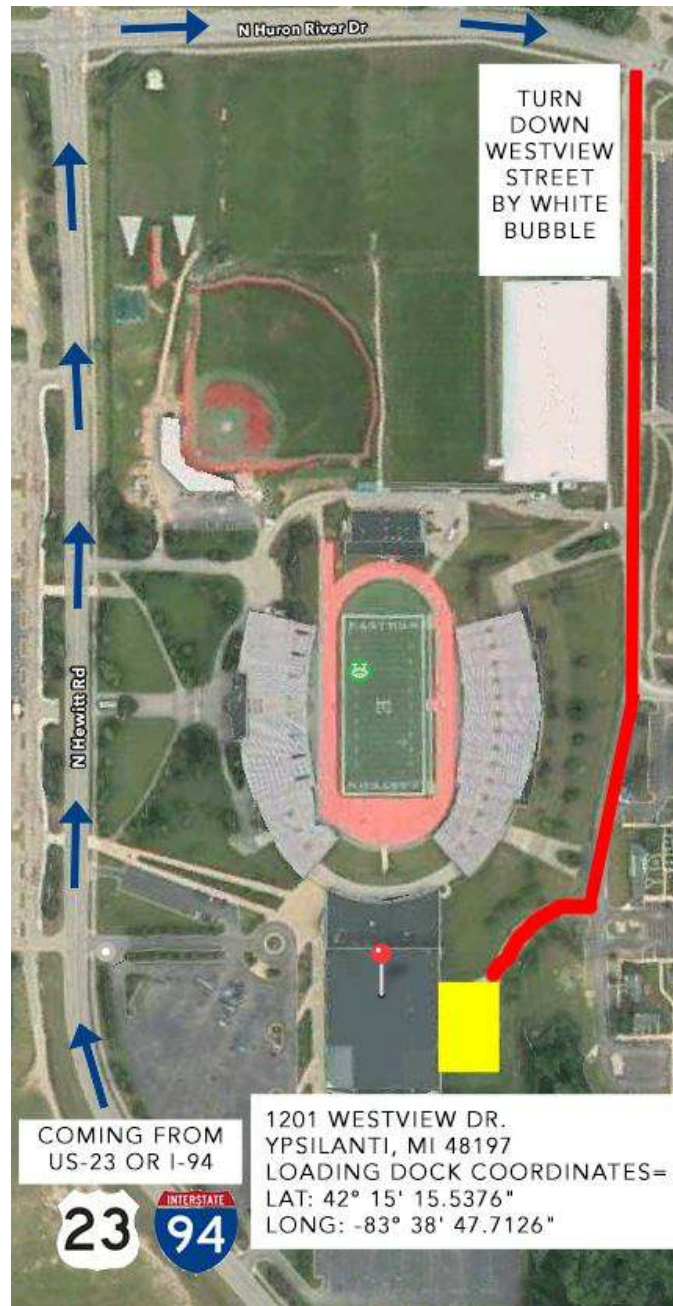

EMUtix.com / (734) 487 - 8198 / EMUconvo@gmail.com / 799 N Hewitt Rd, Ypsilanti, MI 48197