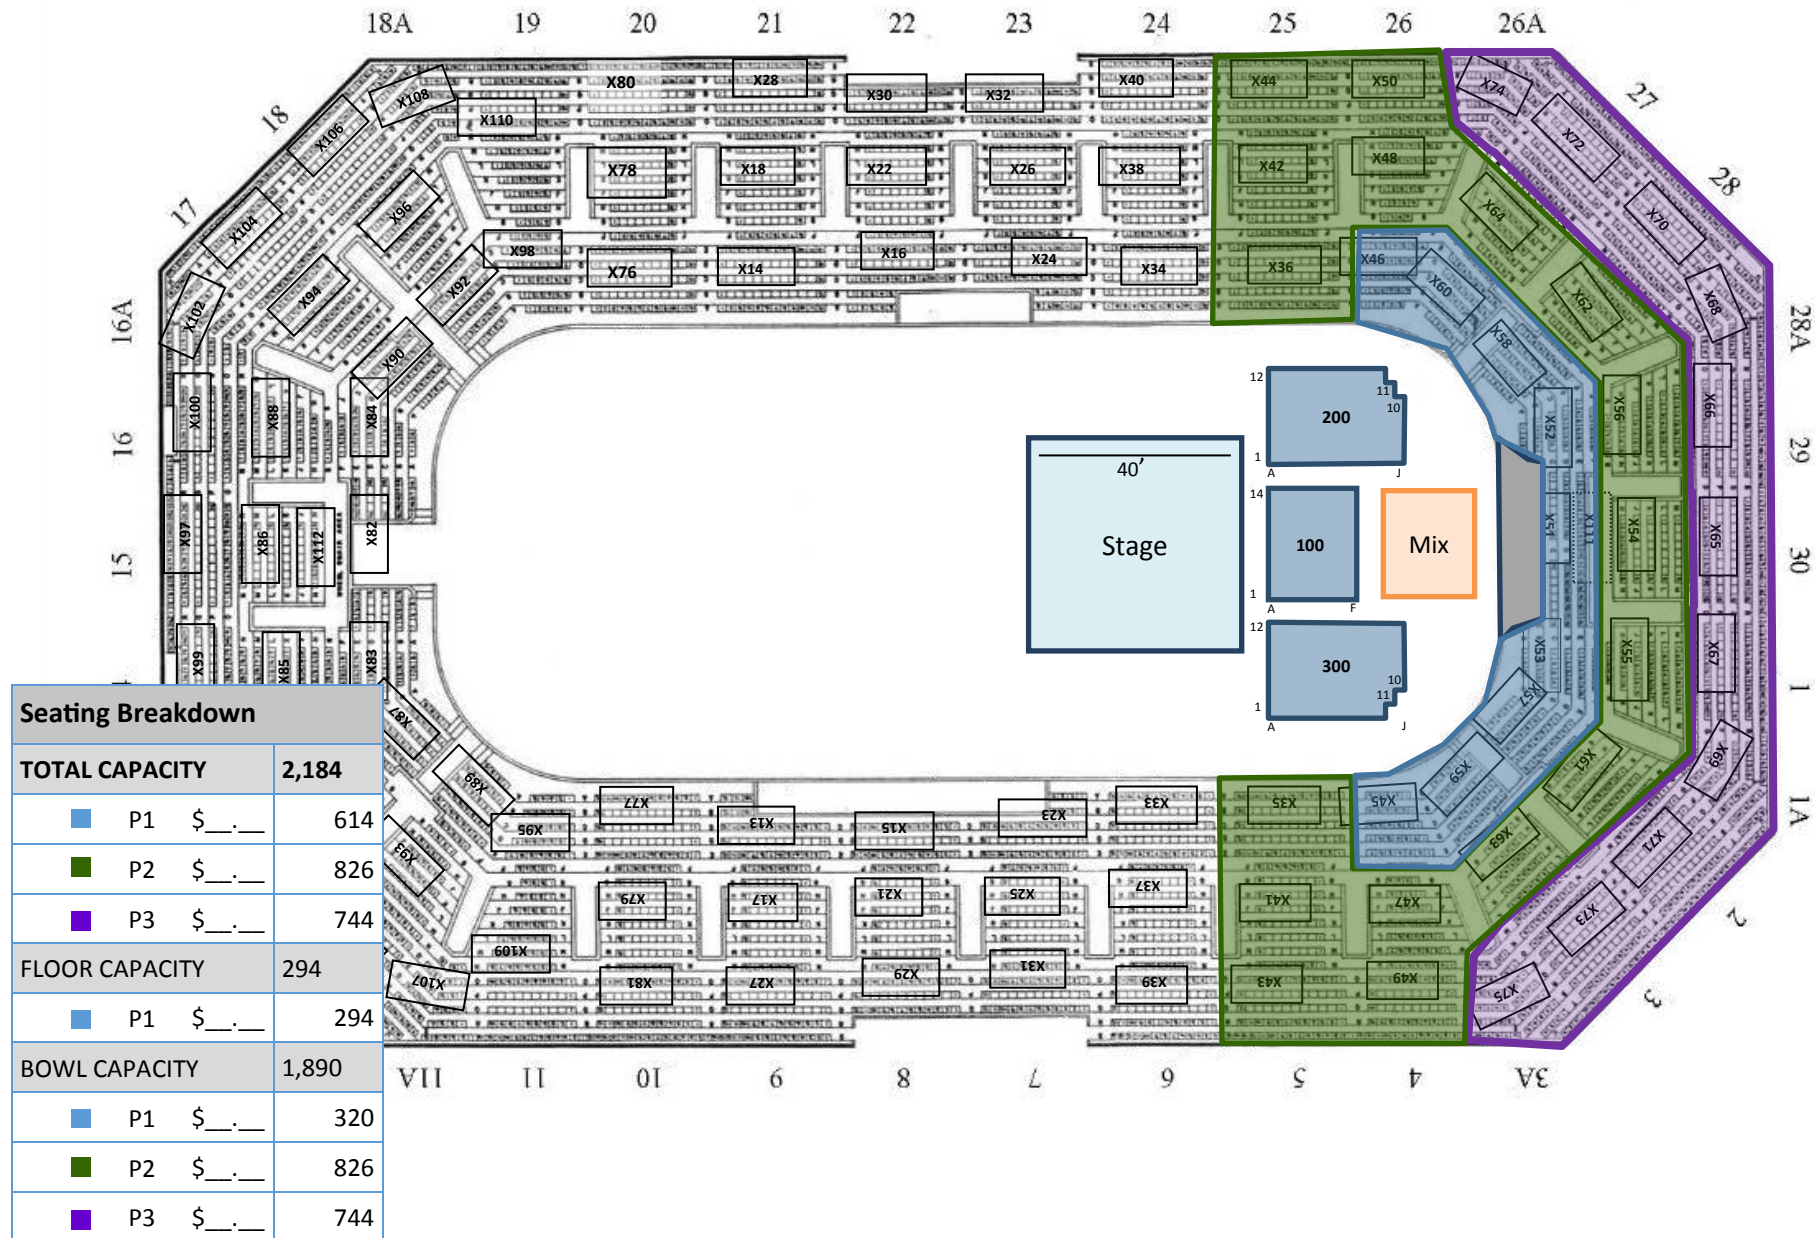

Wings Event Center—Arena—Cut Down Seat Map

Kalamazoo, MI

Seating Breakdown		
TOTAL CAPACITY		2,184
■ P1 \$ __. __		614
■ P2 \$ __. __		826
■ P3 \$ __. __		744
FLOOR CAPACITY		294
■ P1 \$ __. __		294
BOWL CAPACITY		1,890
■ P1 \$ __. __		320
■ P2 \$ __. __		826
■ P3 \$ __. __		744

Handicapped Seating- X111 X112