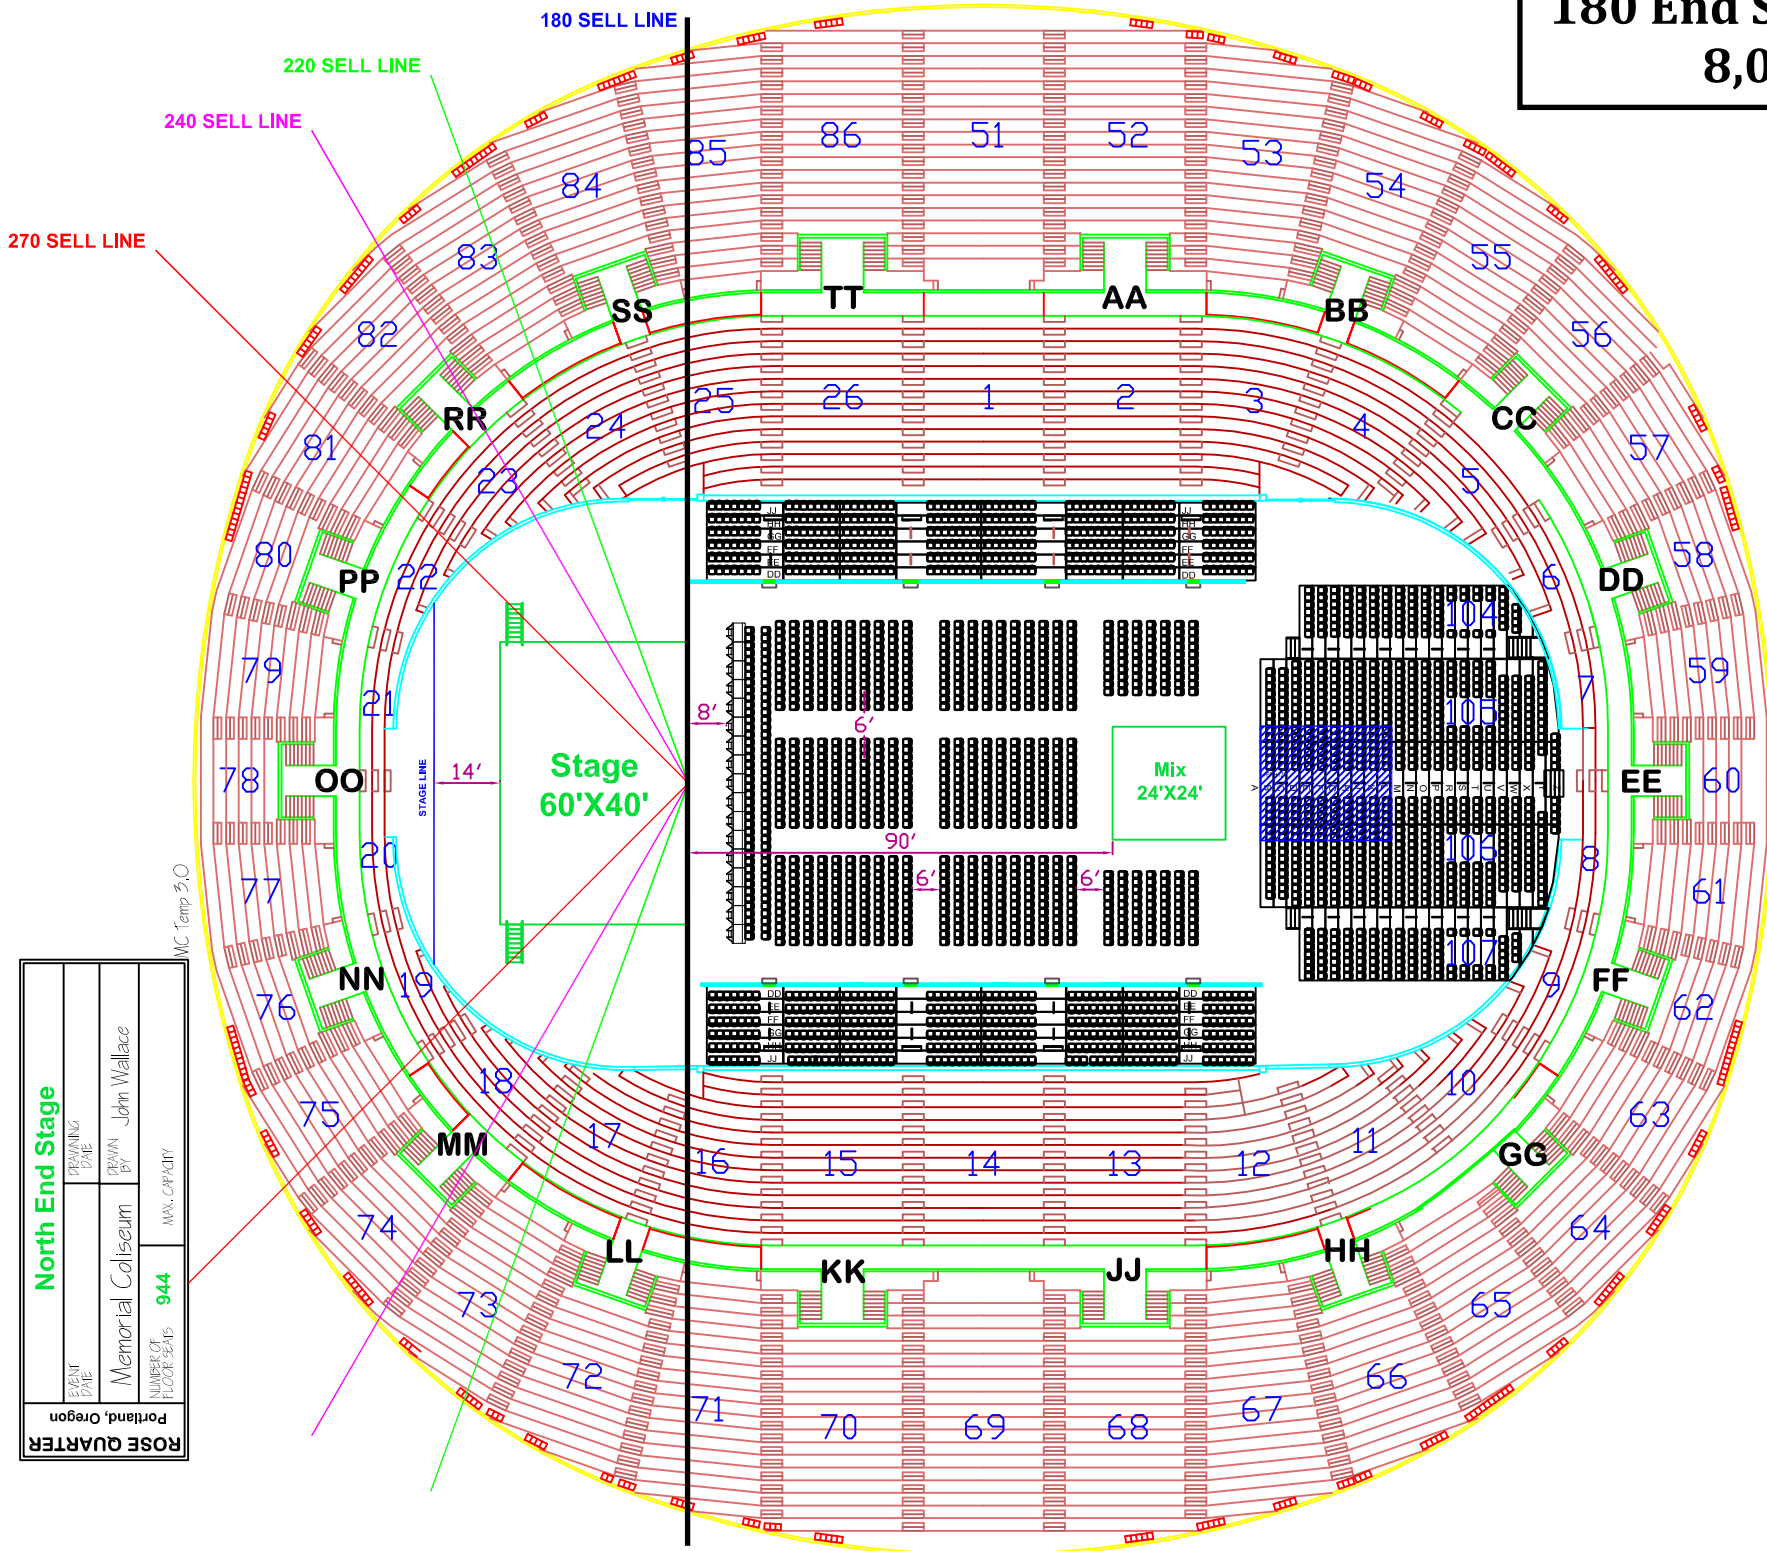

**180 End Stage Cap:  
8,000**

<b>North End Stage</b>	
EVENT DATE	PROVING DATE
Memorial Coliseum	DESIGN BY: John Wallace
NUMBER OF FLOOR SEATS	MAX. CAPACITY
944	944
ROSE QUARTER Portland, Oregon	

MC Temp 2:0