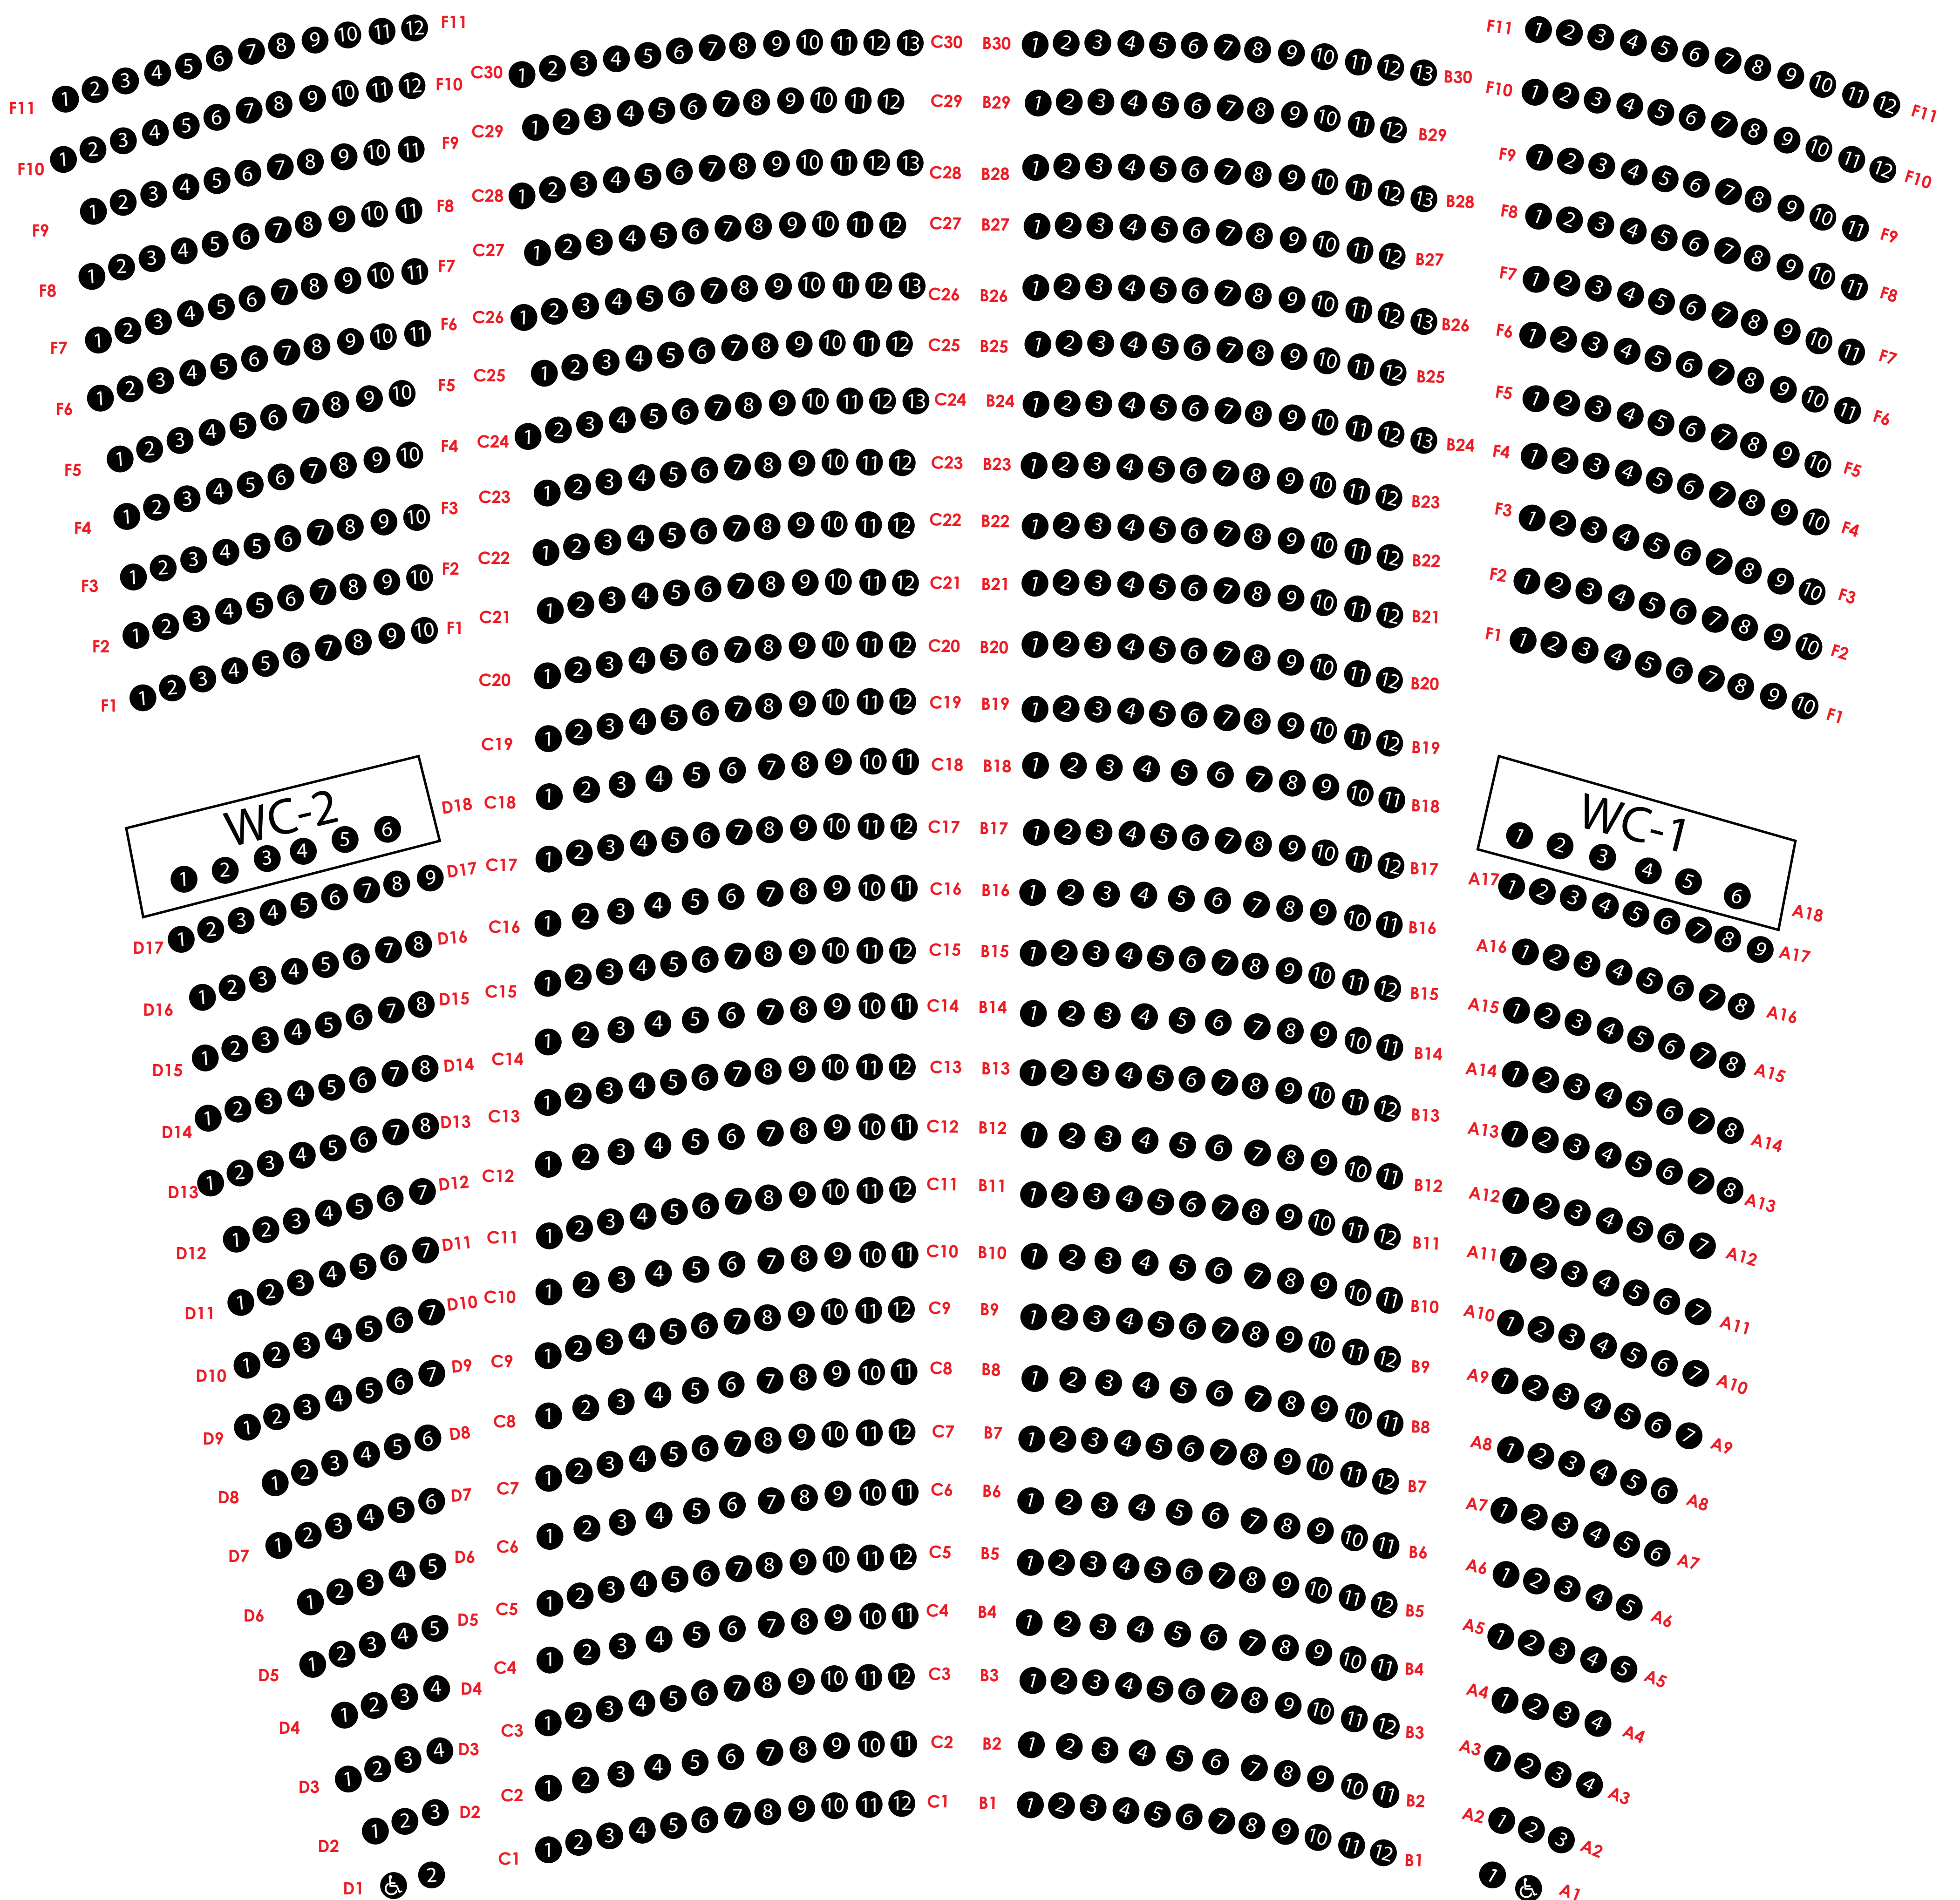

# MAGOFFIN AUDITORIUM

STAGE

Capacity : 1,166